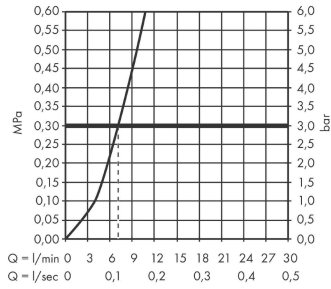

Talis M54

Single lever kitchen mixer 270, pull-out spout, 1jet, sBox

Surfaces: **Matt Black** Article Number: **72809670**

Flowchart