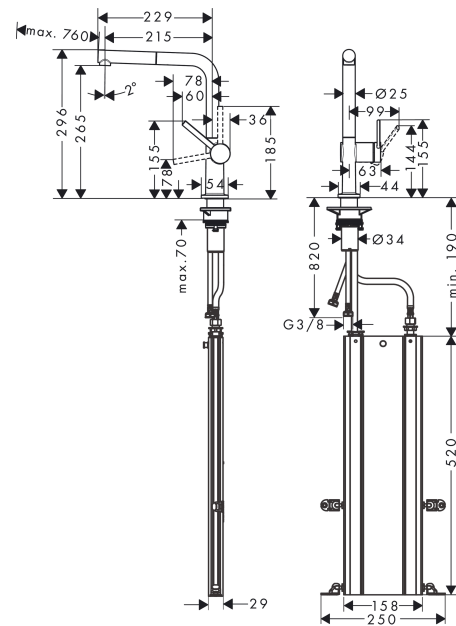

Scale drawing