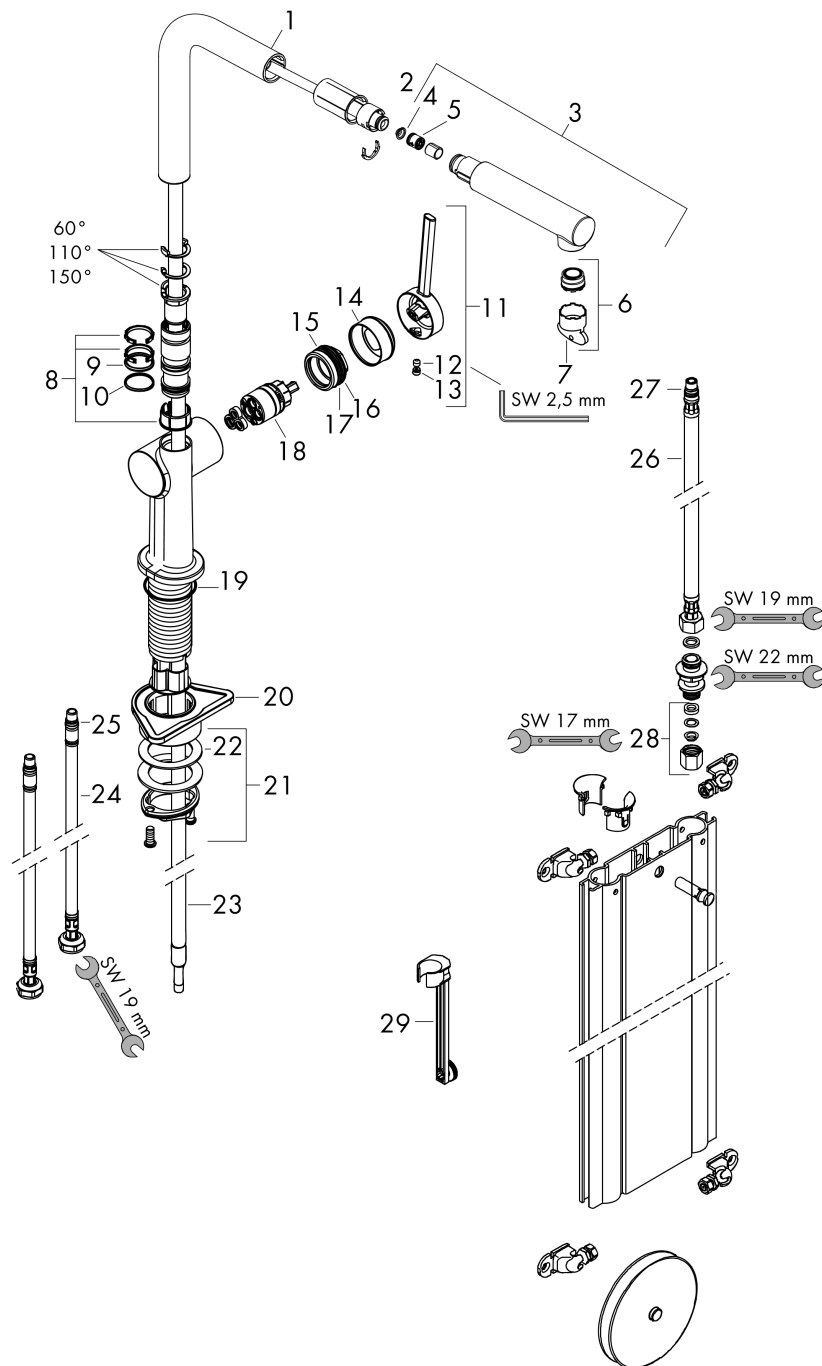

Talis M54

Single lever kitchen mixer 270, pull-out spout, 1jet, sBox

Surfaces: **Matt Black** Article Number: **72809670**

Description

product features

- consists of: single lever kitchen mixer, hose box
- ComfortZone 270
- I-spout
- swivel range adjustable in 4 steps 60°, 110°, 150° or 360°
- laminar spray
- connection dimension: DN15
- maximum flow rate at 3 bar: 7 l/min
- ceramic cartridge
- connection type: G 3/8 connections
- temperature limitation adjustable
- integrated non-return valve
- suitable for continuous flow water heaters
- sBox for quiet, smooth and protected hose guidance in the cabinet, under the countertop
- extension length up to 76 cm

Surfaces: **Matt Black** Article Number: **72809670**

Flowchart

Talis M54
Single lever kitchen mixer 270, pull-out spout, 1jet, sBox
 Surfaces: **Matt Black** Article Number: **72809670**

Exploded Drawing

Year of production: >04/20

Talis M54**Single lever kitchen mixer 270, pull-out spout, 1jet, sBox**Surfaces: **Matt Black** Article Number: **72809670****Spare part list**

Year of production: >04/20

Pos.	Description	Article Number	Price	PU
1	spout cpl.	93749670	-	1
2	O-ring 8x2	98112000	-	1
3	handspray	93751670	-	1
4	filter	98516000	-	1
5	non return valve DW 10	96456000	-	1
6	spray former	93748000	-	1
7	service tool	93750000	-	1
8	set of lever collars	98365000	-	1
9	O-ring 19x2	98426000	-	1
10	O-ring 20x1,5	98197000	-	1
11	handle	93736670	-	1
12	hollow set screw M5x5	98446000	-	1
13	screw cover	93735610	-	1
14	flange	93737670	-	1
15	nut	93738000	-	1
16	O-ring 29x2	98391000	-	1
17	O-ring 30x1,5	98433000	-	1
18	cartridge, assy	93740000	-	1
19	O-ring 36x3	98052000	-	1
20	support	97523000	-	1
21	fixing set (Ø 34)	95049000	-	1
22	lever collar	97548000	-	1
23	hose	93815000	-	1
24	connection hose 900 mm M8x0,75 G3/8	93746000	-	1
25	O-ring 6,6x1,6	93019000	-	1
26	connection hose 450 mm M8x0,75 G3/8	97206000	-	1
27	O-ring 7x1,5	98422000	-	1
28	squeezing connection	96099000	-	1
29	extension set	43333000	-	1